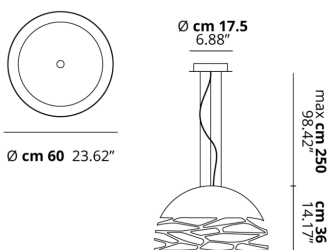

KELLY

Medium Dome 60

FEATURES

- **Frame:** Metal
- **Diffusor:** Glass
- **Dimmable:** Yes
- **Dimmer:** Not Included
- **Bulb:** Not Included

BULB

- **E27 Classic A60** 3 x max 46W eco
- or _____
- **E27 CFL [compact]** 3 x max 23W
- or _____
- **E27 LED** 3 x max available

SPECIFICATION SHEET

CERTIFICATION

PHOTOMETRIC CURVE

FRAME

- Copperty Bronze
- Matte Black 9005
- Matte White 9010

DIFFUSOR

- Glossy White
- Glossy White
- Glossy White

LED COLOUR

- Optionally
- Optionally
- Optionally

CODE

- 141014
- 141018
- 141013